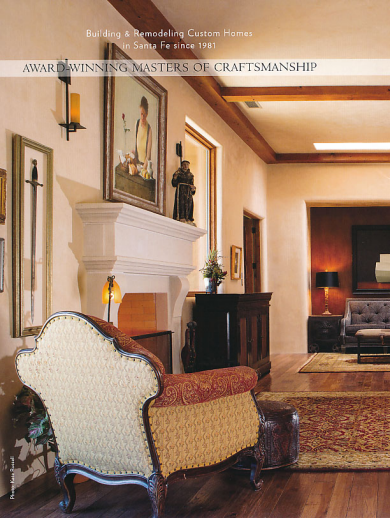

AWARD-WINNING MASTERS OF CRAFTSMANSHIP

PRULL

CUSTOM
BUILDERS

prull.com •  •  • 

505.438.8005

Before

Rediscovered Beauty

Abandoned in the mid-2000s by a spec developer, the partially completed Territorial-style home was suffering from serious disrepair and neglect when the current owners saw its potential and rescued it. Prull Custom Builders, working from a design by architect Thomas Dillard, completely remodeled the decrepit spaces and added an extra suite bedroom (also helical piers to account for unstable soil). Following years of vandalism, most of the house required reroofing, the windows and roof demanded replacement, and the plumbing and heating systems were replaced. Prull planked the interior, repurposed old timbers as beams, and added brick coping, exterior trim, courtyard walls, and a bubbling entry fountain. Inside, gorgeous custom cabinets and doors, five wood-burning fireplaces, high-end appliances and finishes, and new flooring (wood, tile, and a manufactured carpet designed to the specification of David Naylor Interiors) have completely transformed this once-forgotten shell of a house into a warm, comfortable, and lovely family home.